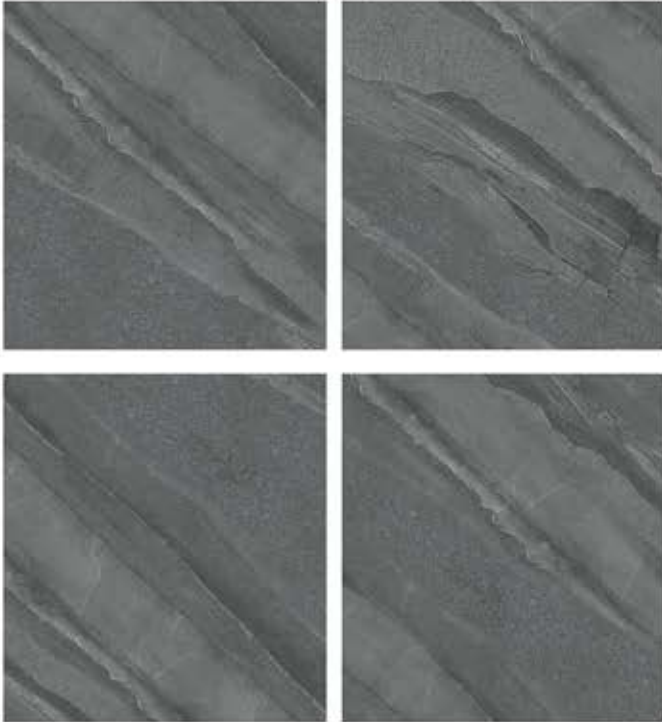

PLAIN COLLECTION

DELFINA
CERAMIC

**HEAVY DUTY
PARKING TILES** ■

SAPPHIRE 009

**600X
600MM** | **12MM
THICKNESS**

PLAIN COLLECTION

DELFINA
CERAMIC

**HEAVY DUTY
PARKING TILES** ■