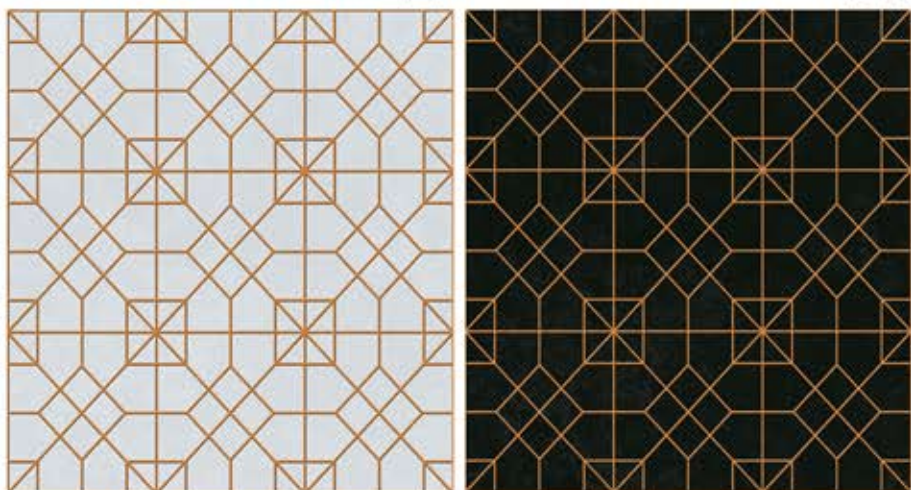

PLAIN COLLECTION

HEAVY DUTY
PARKING TILES ■

DELFINA
CERAMIC

LT

DK

SAPPHIRE 029

600X
600MM | 12MM
THICKNESS

PLAIN COLLECTION