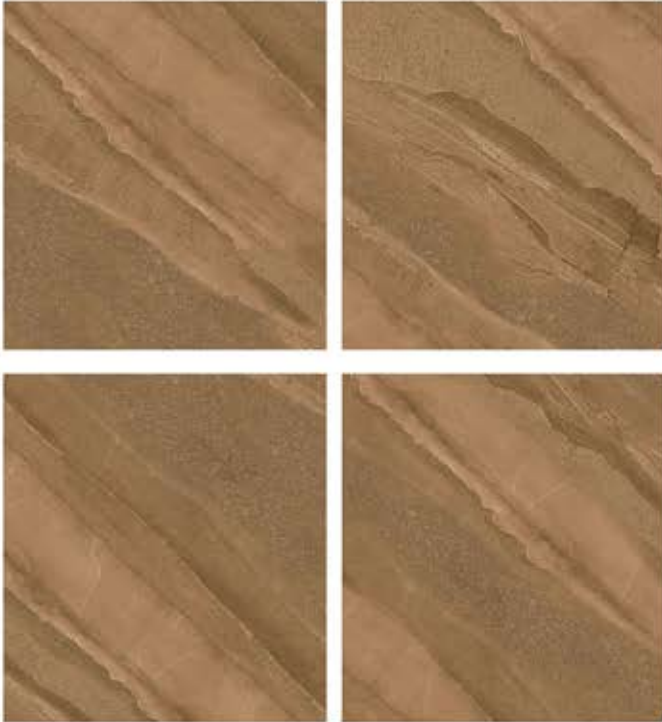

DELFINA
CERAMIC

**HEAVY DUTY
PARKING TILES** ■